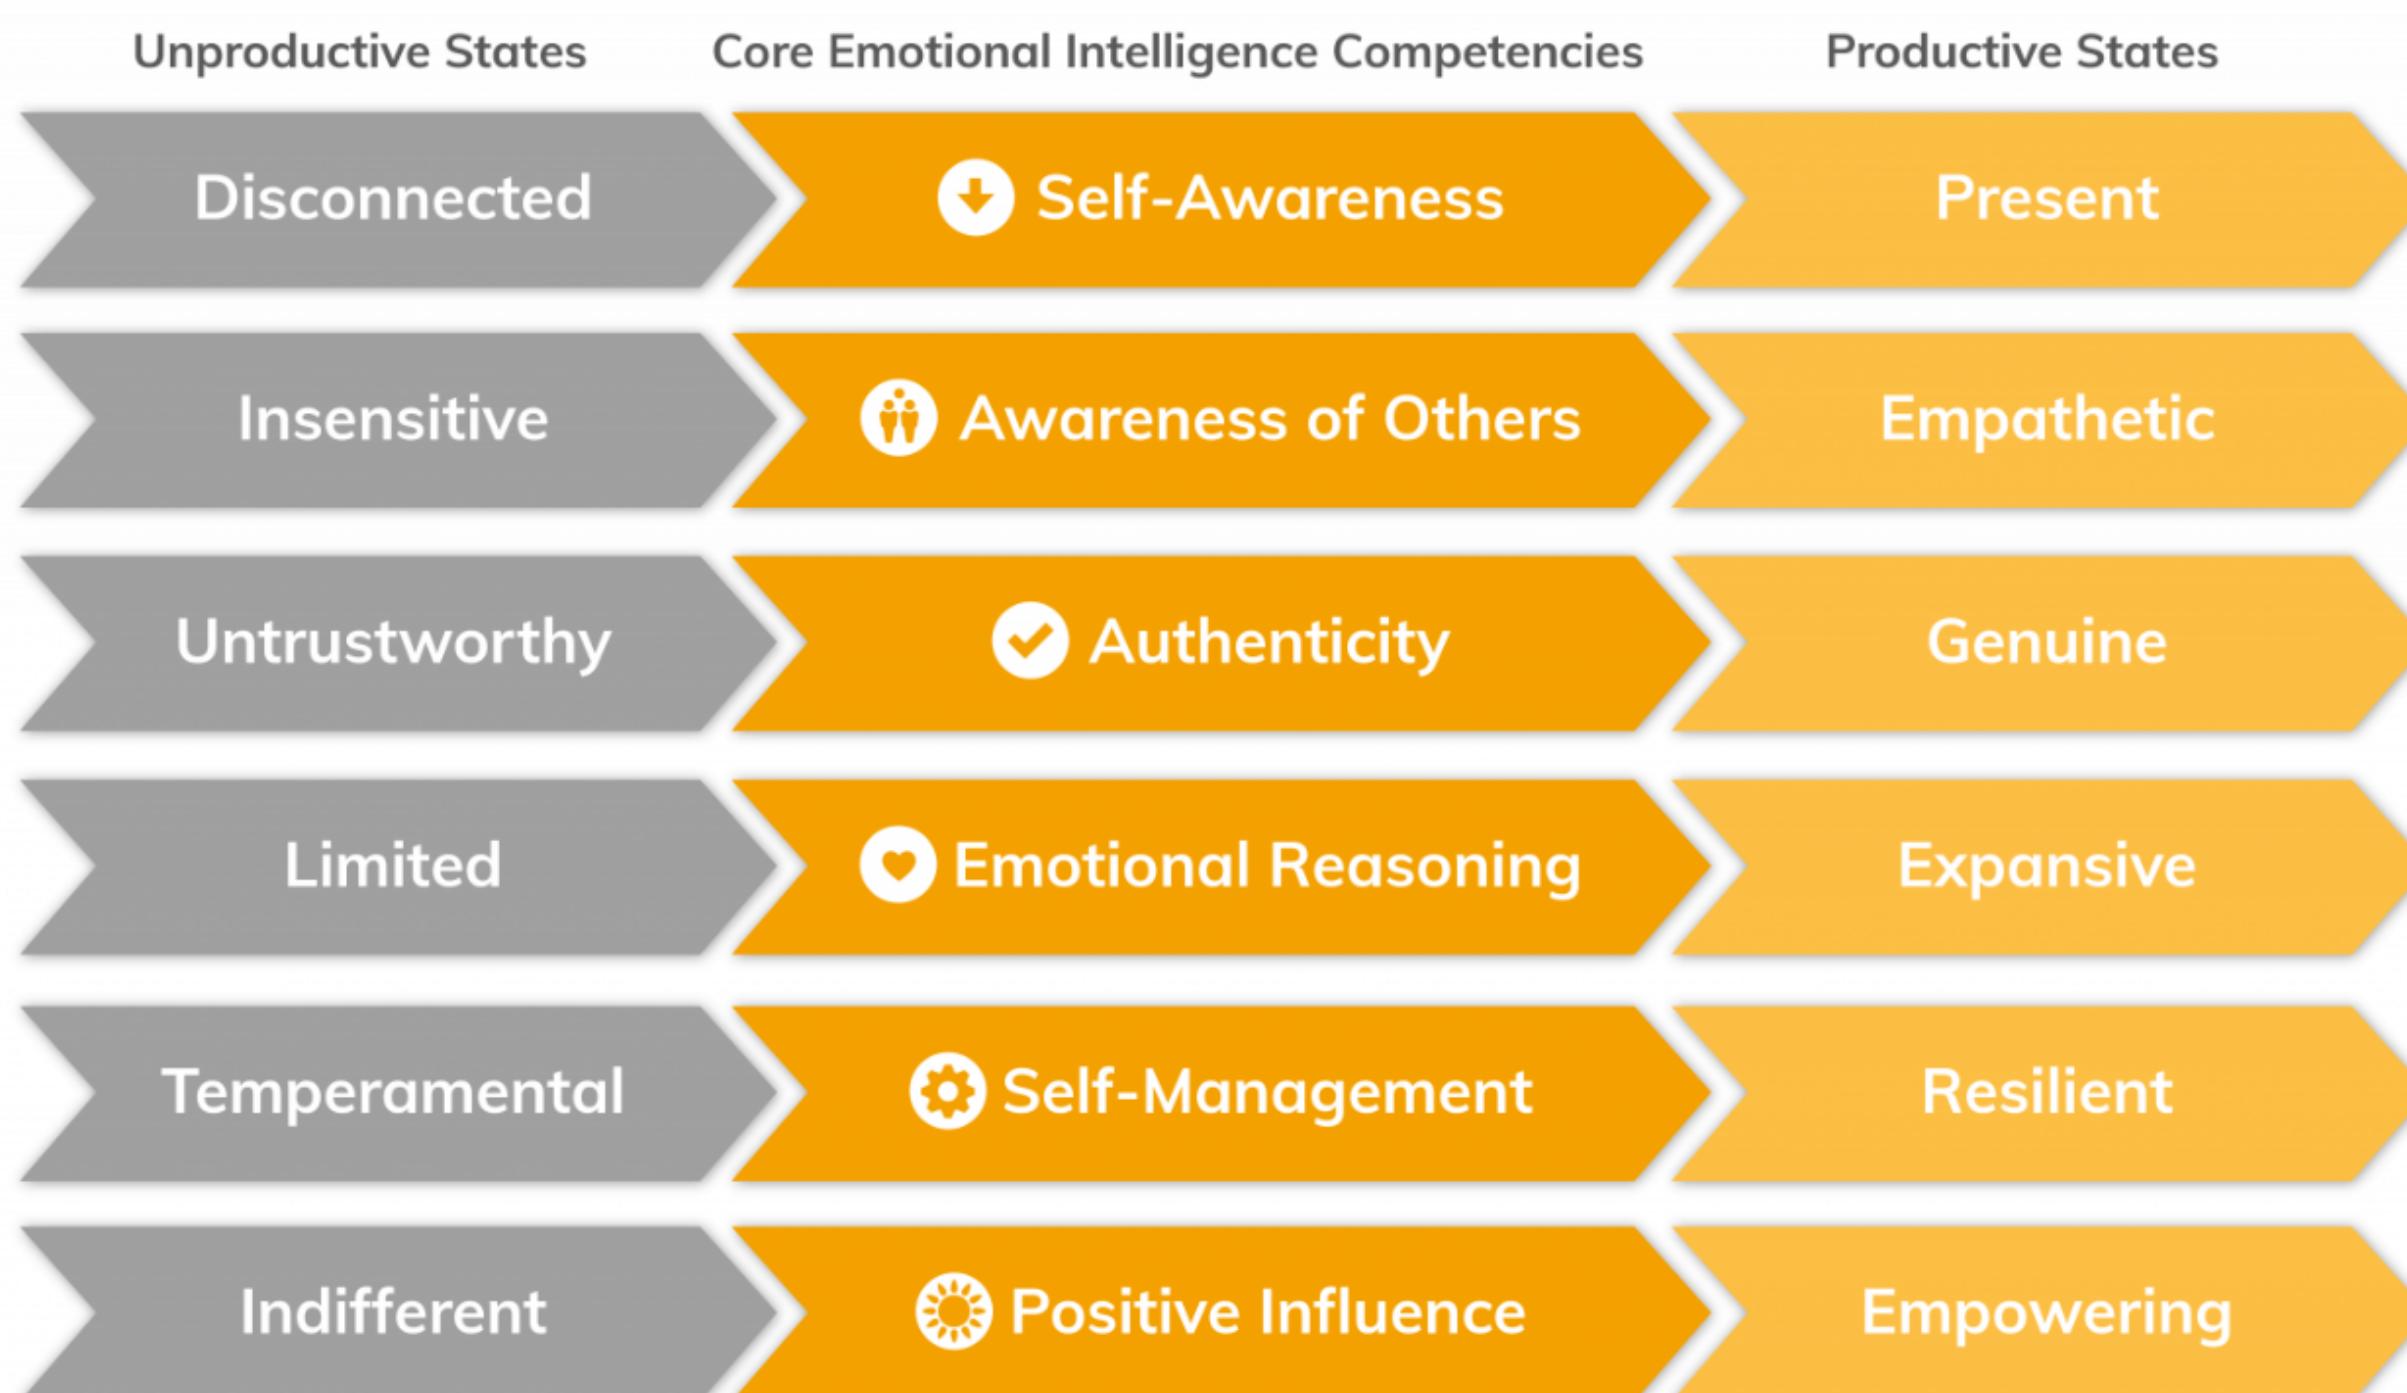

Human Skills over Technical Prowess

The Genos Model of Emotional Intelligence, including the six core skills is as follows:

SOURCE: www.genosinternational.com/emotional-intelligence/

Reflect on the following 3 questions:

- For each of the 6 skills above where do you sit most of the time - right (productive state) or left (unproductive state) side ?
- Out of the 6 core skills above, which one are you most proud of, as a leader?
- Out of the 6 core skills above, which one do you need to develop further and what would be the benefit for your leadership?